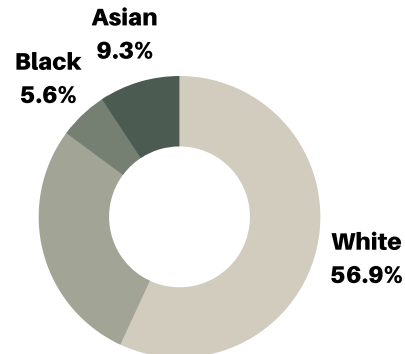

### 5 YEAR HOUSEHOLD GROWTH

### 5 YEAR POPULATION GROWTH

11.8%

Education  
(some college or more)

67.1%

Avg. Household  
Income

\$113,084

Labor Force

54,700

Median / Avg. Age

34.2 / 37.4

TOTAL CITY POPULATION  
**116,781**

### RACE & ETHNICITY

Households

36,876

Daytime Population

100,955