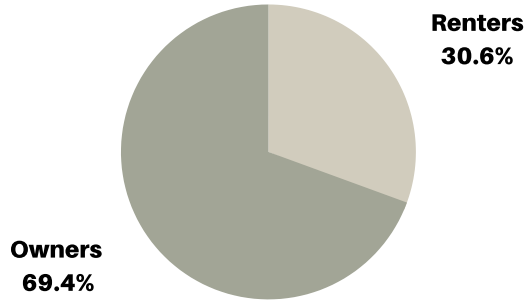

Population of 496,701 within a 20-Minute Drive

MURRIETA COMMUNITY PROFILE SNAPSHOT

HOME OWNERSHIP