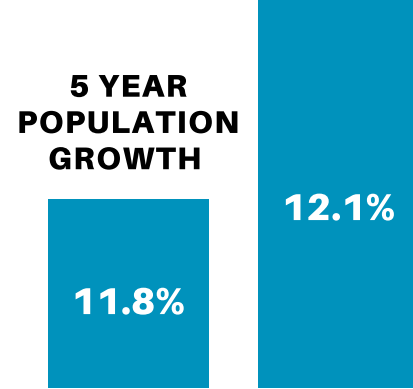

# Population of 496,701 within a 20-Minute Drive

### 5 YEAR HOUSEHOLD GROWTH

### 5 YEAR POPULATION GROWTH

11.8%

Education  
(some college or more)

67.1%

Avg. Household  
Income

\$113,084

Labor Force

54,700

Median / Avg. Age

34.2 / 37.4

TOTAL CITY POPULATION  
**116,781**